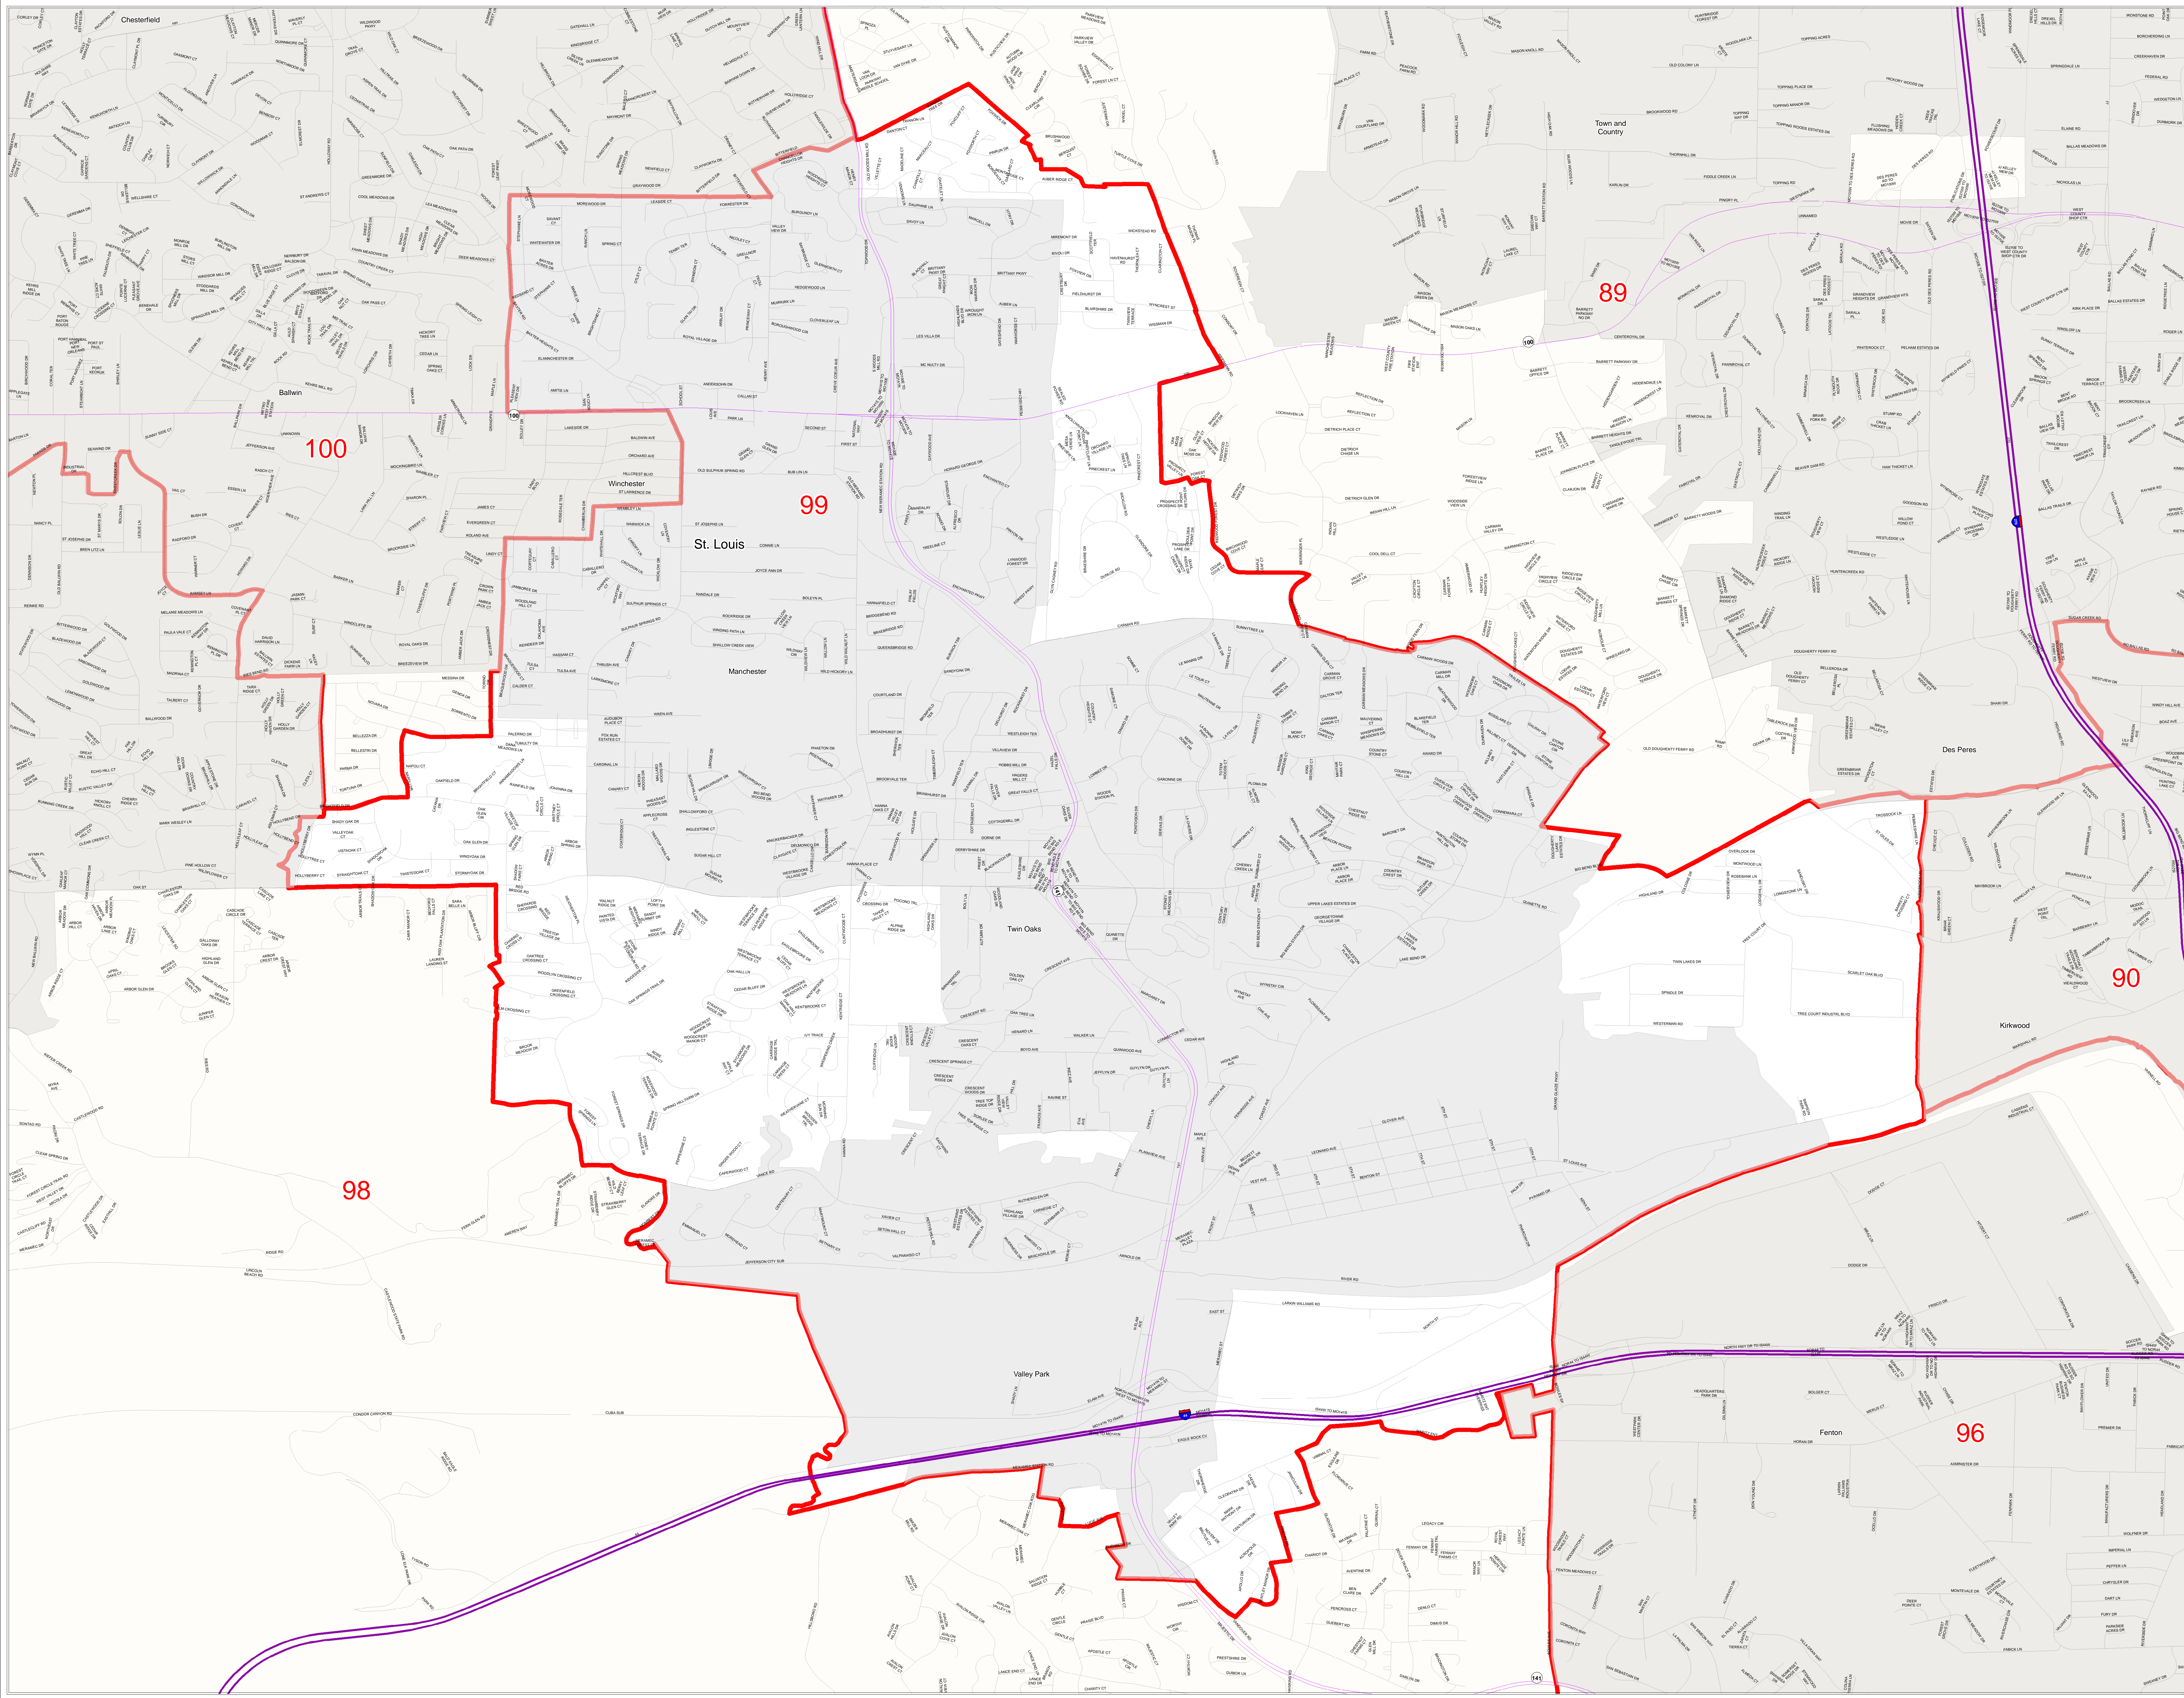

Missouri State House District Number 99
House Apportionment Plan 2011

- Districts
- Counties
- Interstates
- U.S. Highways
- MO Highways
- Streets
- Incorporated Places*
- Area Outside of Featured District